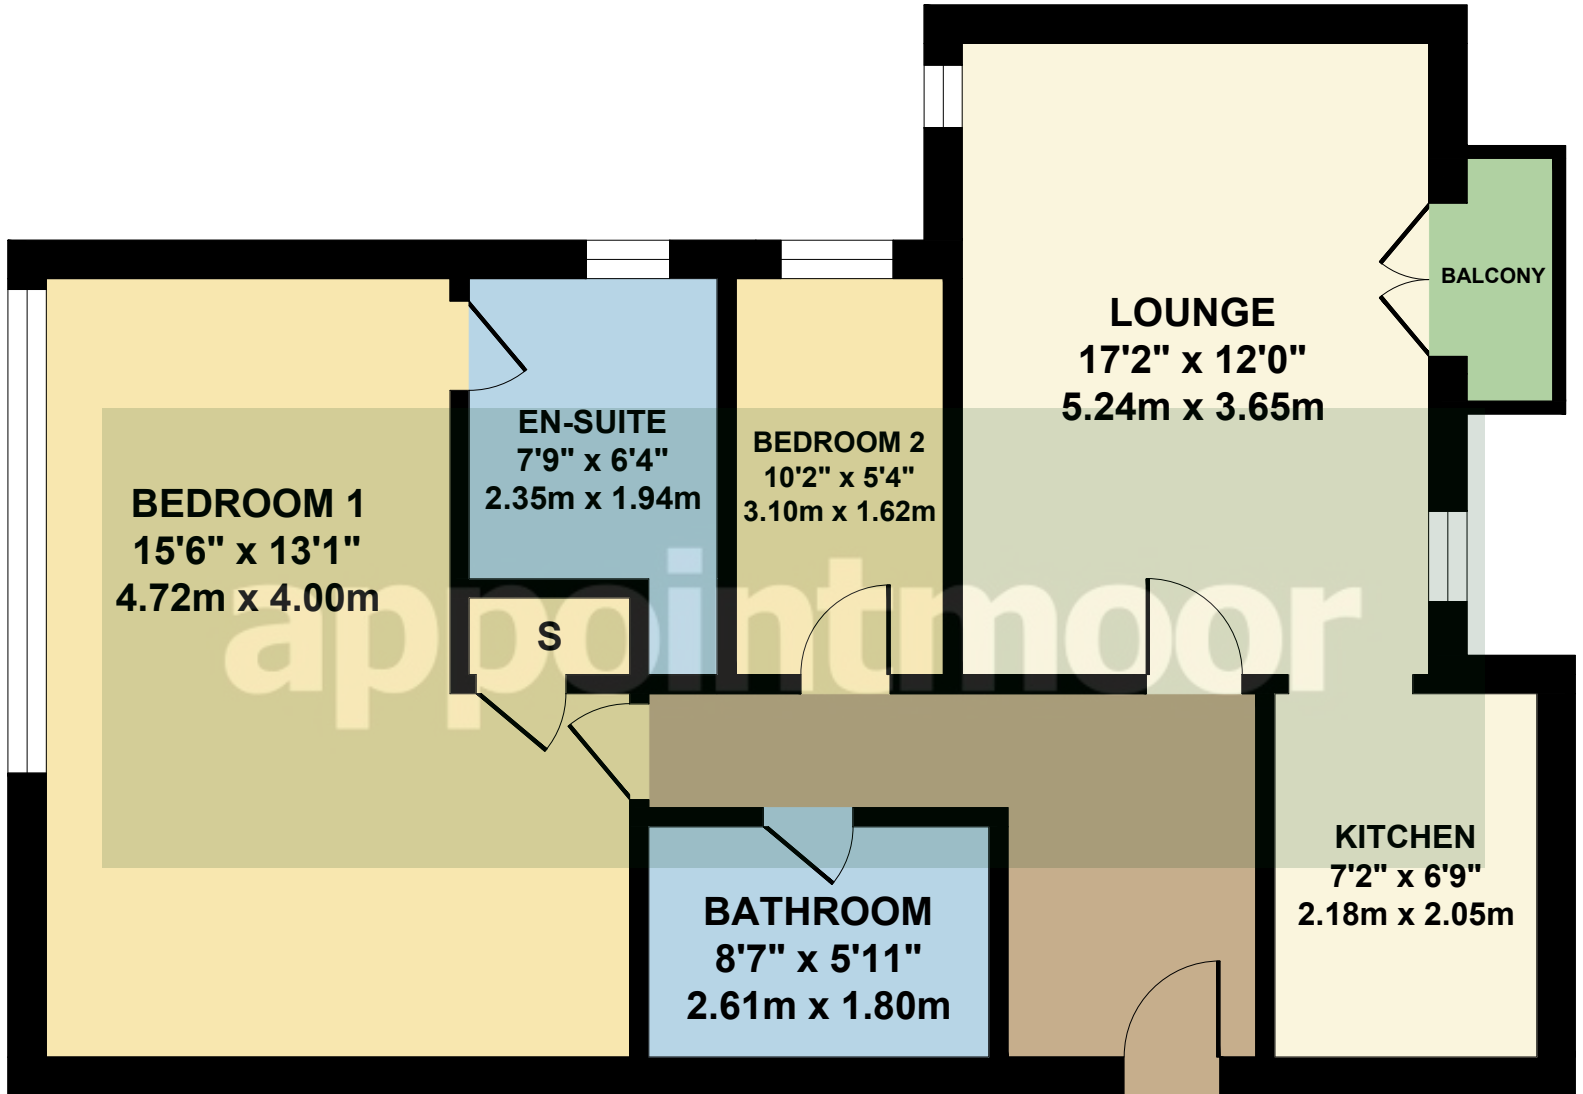

807 sq.ft. (75.0 sq.m.) approx.

TOTAL FLOOR AREA : 807 sq.ft. (75.0 sq.m.) approx.

Not to Scale. Produced by The Plan Portal 2024

For Illustrative Purposes Only.